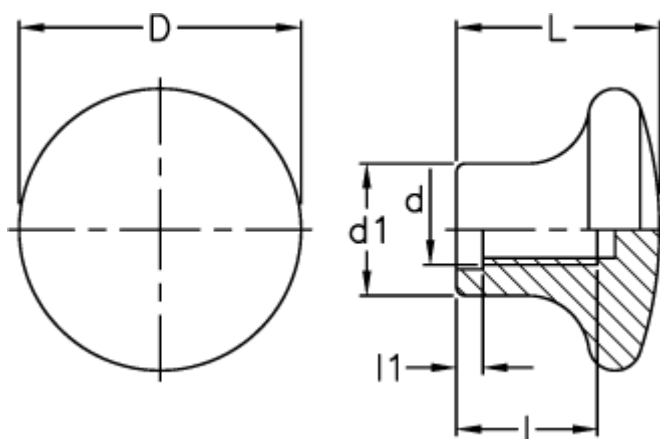

Article number: 2304020202

Description: E+G Handle
I.150/25-M6

Measures

d = M6

D = 25

d1 = 12

l = 10

L = 19

l1 = 3